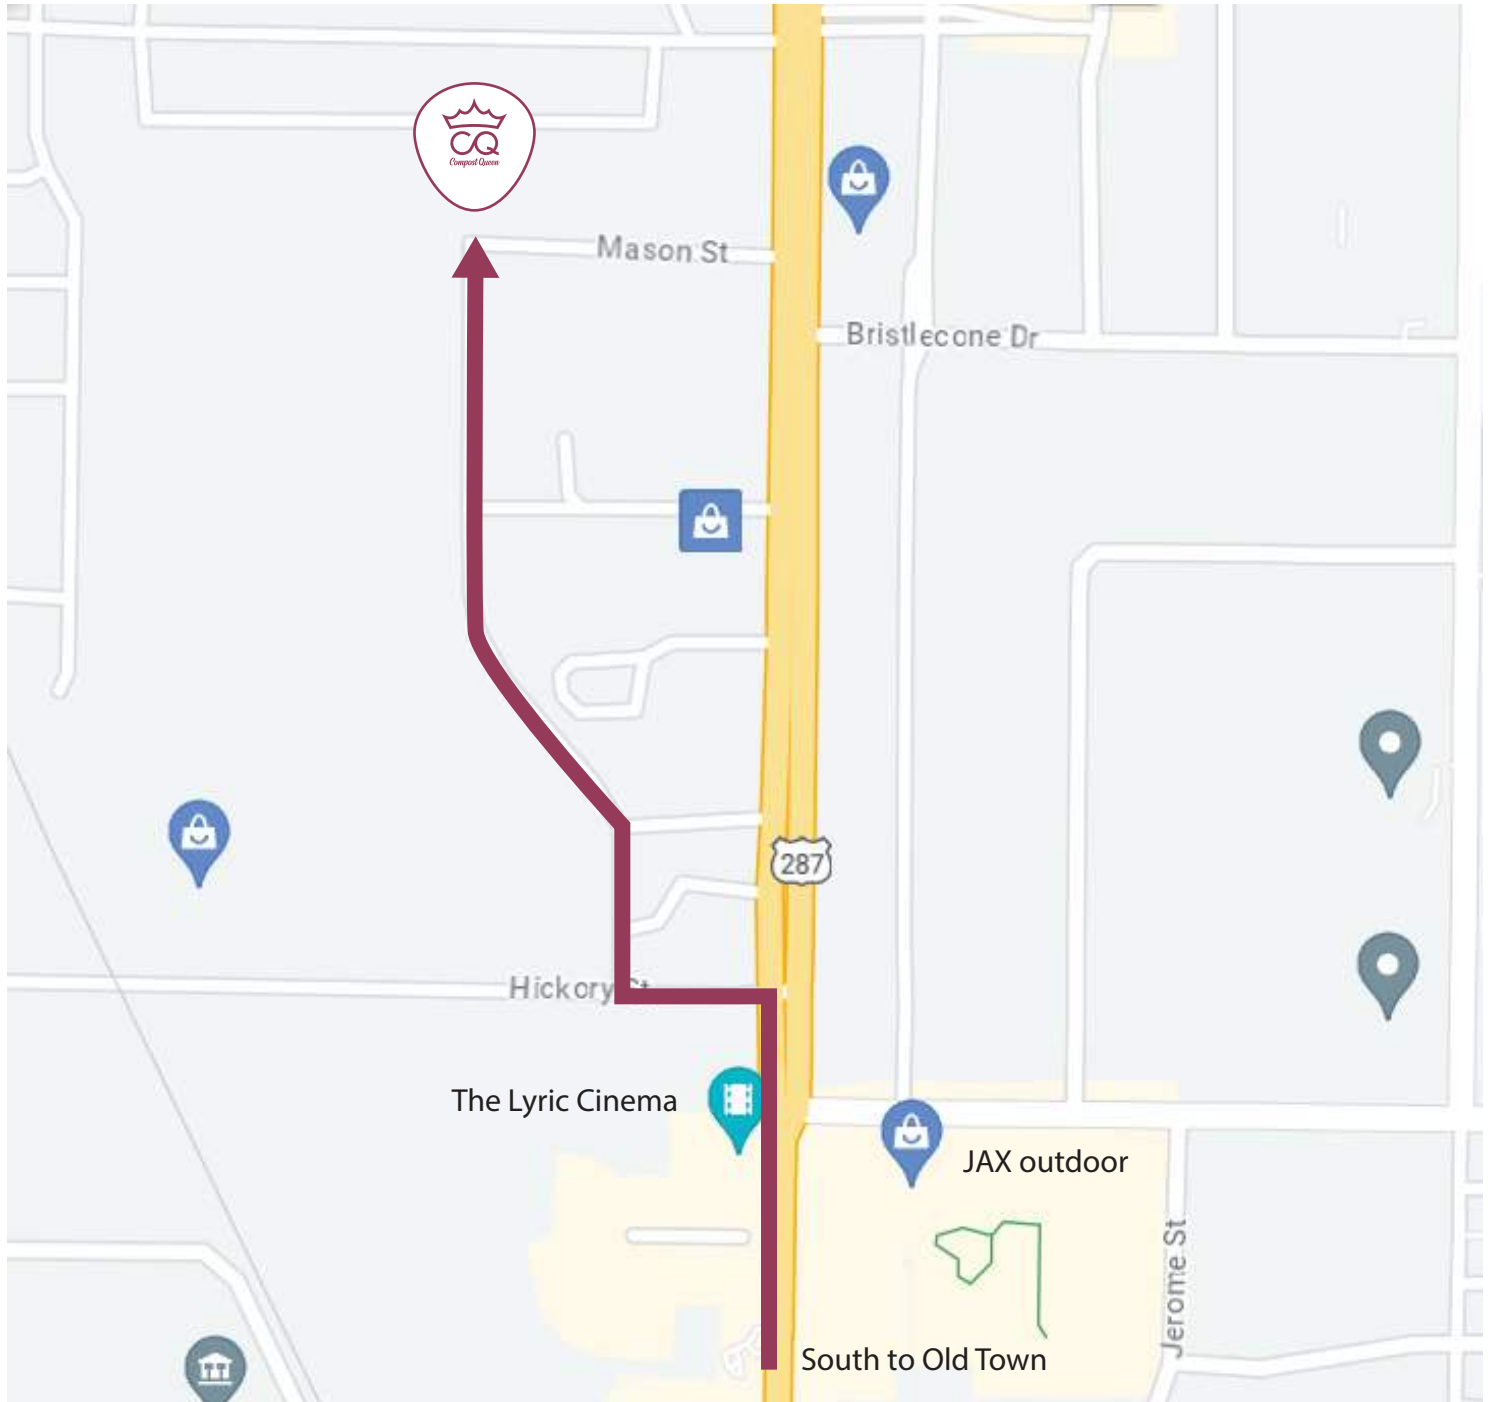

Compost Queen

At Back Gate Farm

**From College Ave, turn West on Hickory St
Head North on Mason - follow signs for the Bike Co Op**